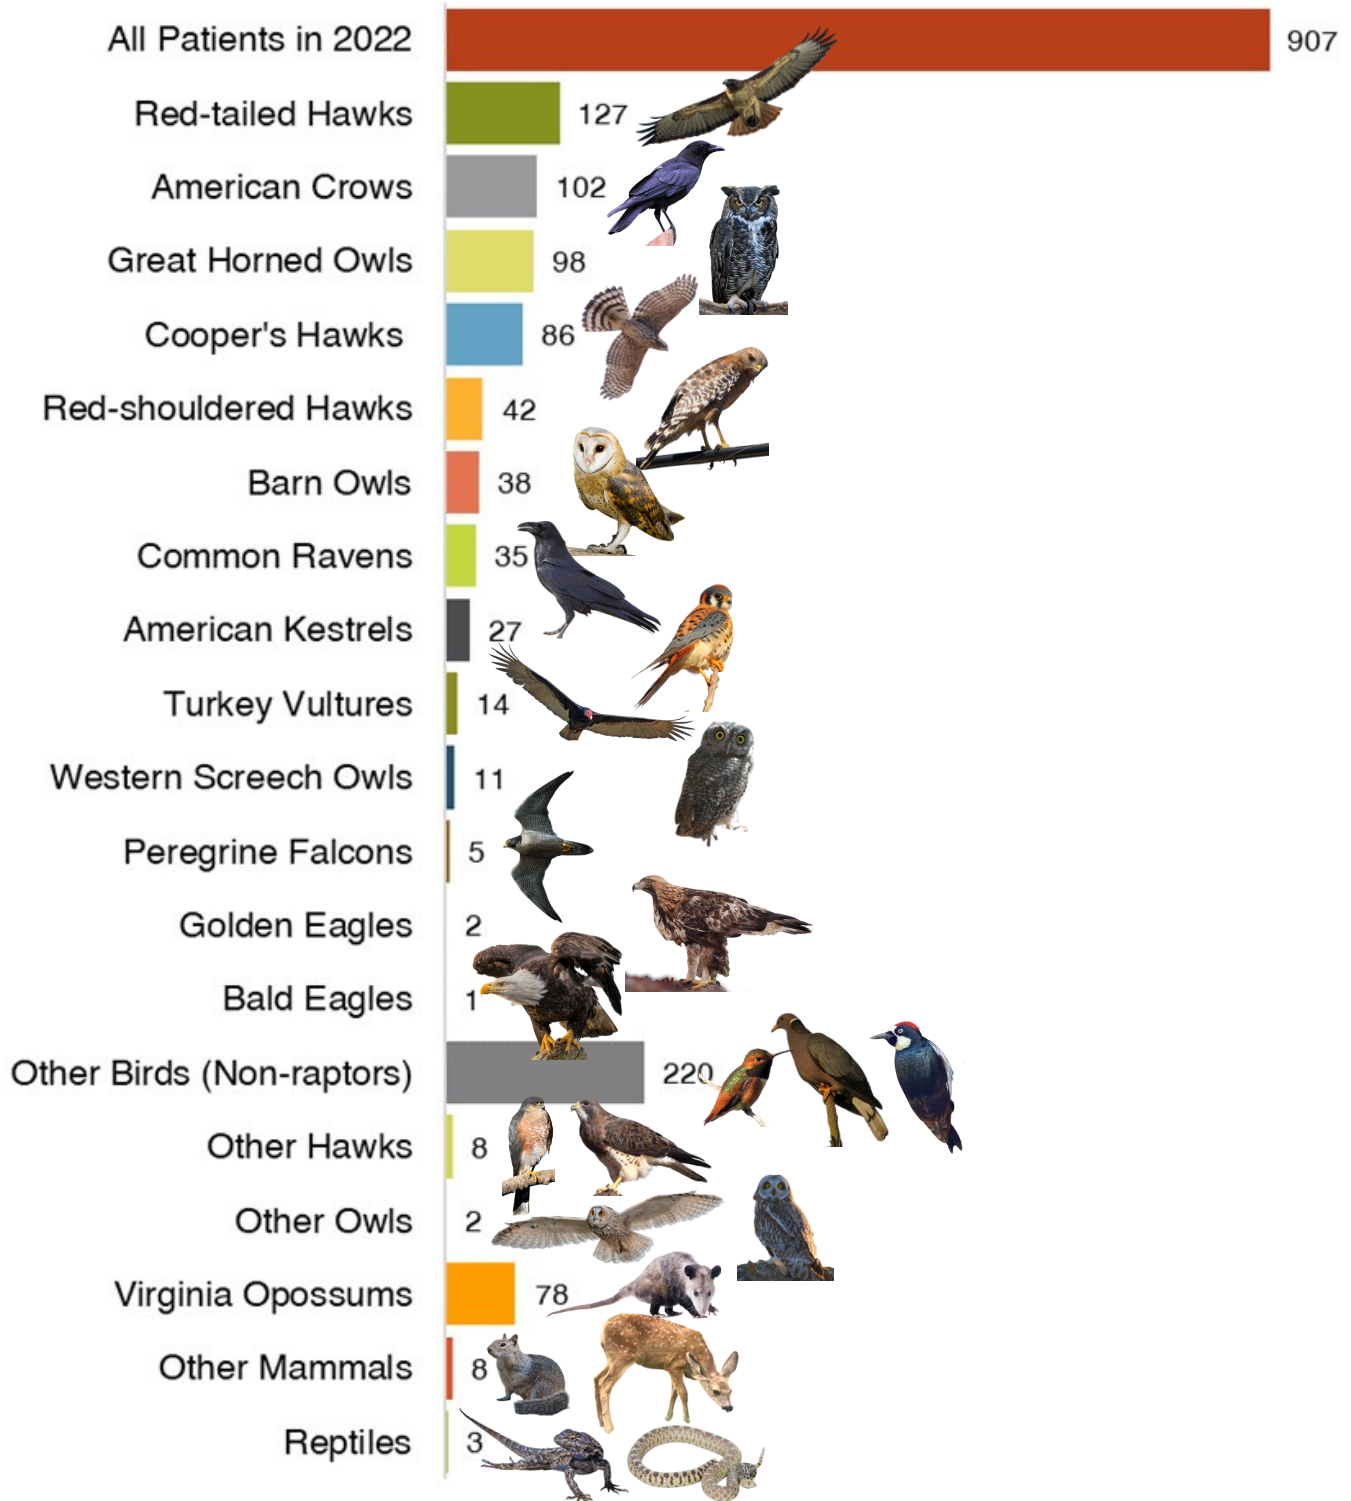

REHABILITATION

Your support made the treatment of all these animals possible!

For a complete breakdown of patients by species and a list of where patients were rescued, see Appendix A

Reasons for Patient Admissions

Fell from Nest Unable to be Replaced/Orphaned	312
Collision Injuries (Window/Automobile/Other)	263
Cat Caught	38
Dog Caught	31
Bullet/Pellet/BB Shot	27
Highly Pathogenic Avian Influenza (HPAI)	12
Anti-coagulant Rodenticide	3
Glue Trap	3
Oil Contamination	2
Other Contamination	2
Lead Toxicosis	1
Zinc Toxicosis	1

Patients need to come to Ojai Raptor Center for a variety of reasons, most of them directly or indirectly human caused.

In 2022, birds faced a new threat - Highly Pathogenic Avian Influenza (HPAI). The first case of this deadly disease was reported in wild bird populations in January 2022 in South Carolina. It had reached California by July, and we saw our first case in October.