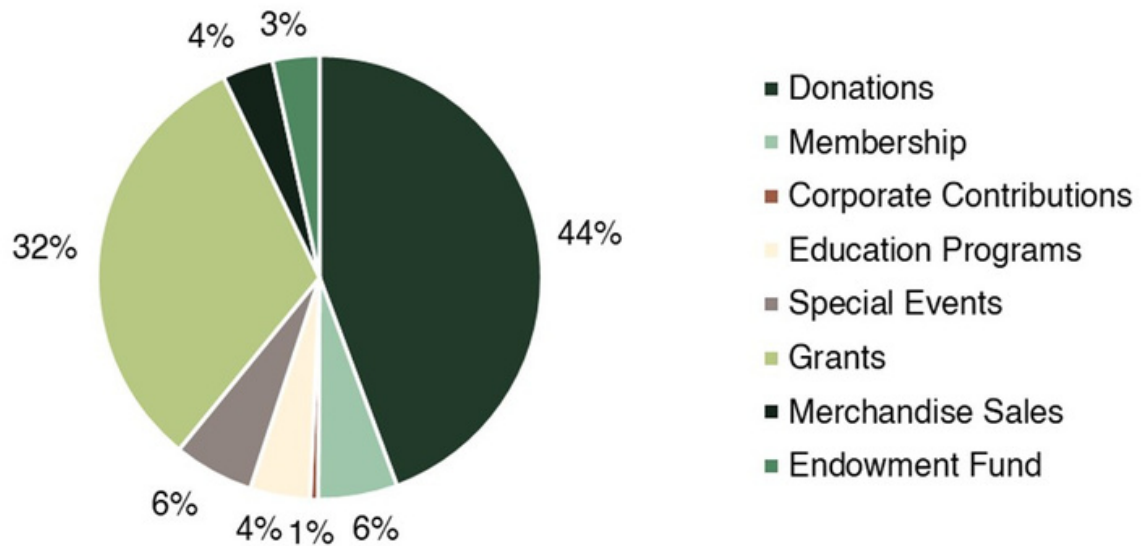

Revenue

Ojai Raptor Center ended the 2022 fiscal year with a 29% surplus.