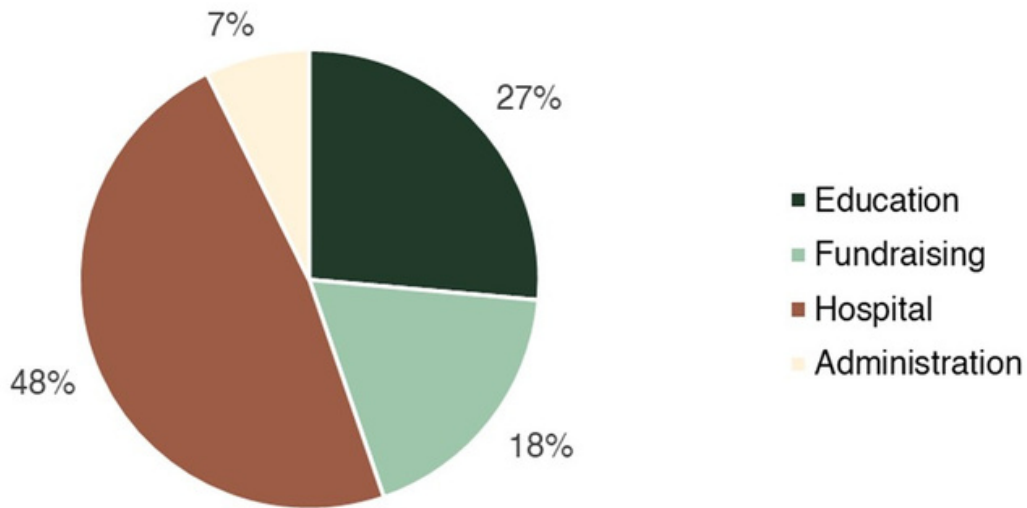

FINANCIALS

Expenses